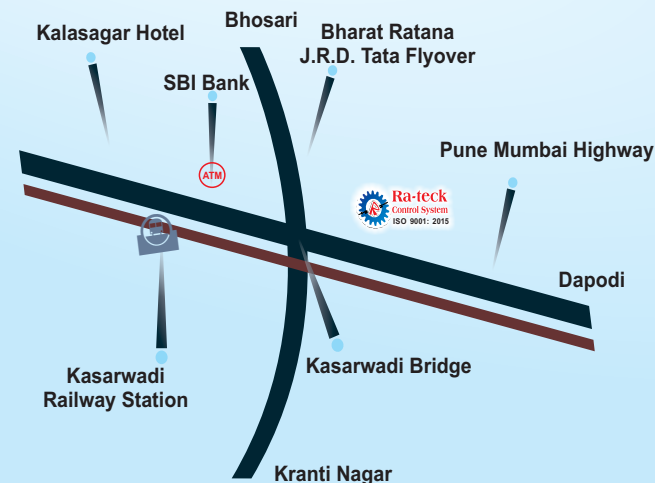

Our Location

ABROAD CLIENTS

- Siemens Ltd. Kingdom of Saudi Arabia.
- MEMF-COTMAC Automation Pvt Ltd., Kingdom Saudi Arabia
- Arabian Axlex Co. Ltd KSA
- Saudi Cast Co. KSA

SERVICE PARTNER OF

Office Address
4th Floor, 404/405/406, Landge Landmark,
Near Sagar Plaza, Old Mumbai-Pune Highway,
Nashik Phata, Kasarwadi, Pune - 34